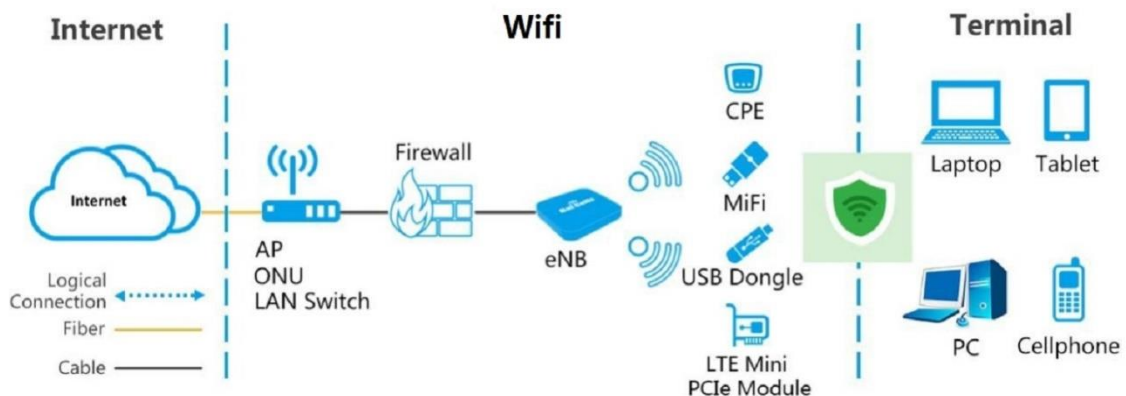

Jaton Technology Limited is a professional WTTx wireless broadband and other communications equipment research and manufacturing of high-tech enterprises. Jaton has developed the 3GPP CAT12, CAT6/7 LTE-A CPE, CAT4/5 LTE CPE, LTE-U CPE and also supply LTE Private Network, such as 3.5GHz and 5GHz. We would like to provide the products and customized solutions to all people.