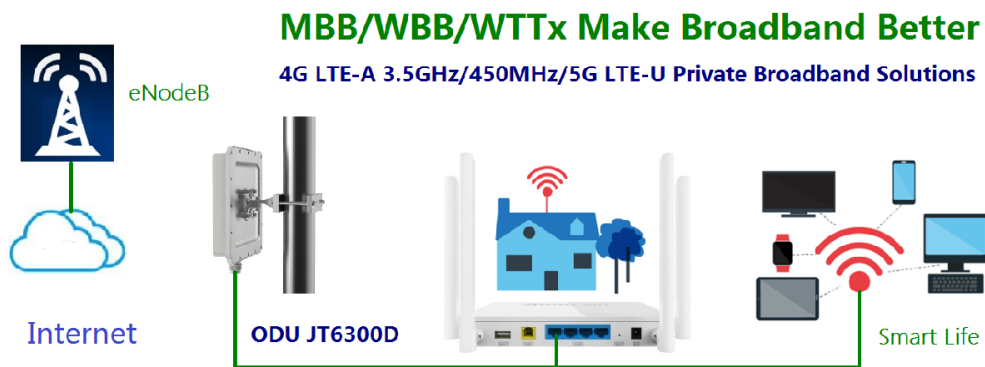

Jaton Technology Limited is a professional WTTx wireless broadband and other communications equipment research and manufacturing of high-tech enterprises. Jaton has developed the 3GPP CAT12, CAT6/7 LTE-A CPE, CAT4/5 LTE CPE, LTE-U CPE and also supply LTE Private Network, such as 3.5GHz and 5GHz. We would like to provide the products and customized solutions to all people.