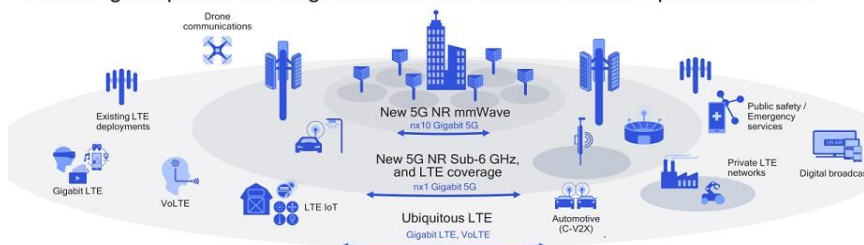

Providing ubiquitous coverage and essential services that complement 5G NR