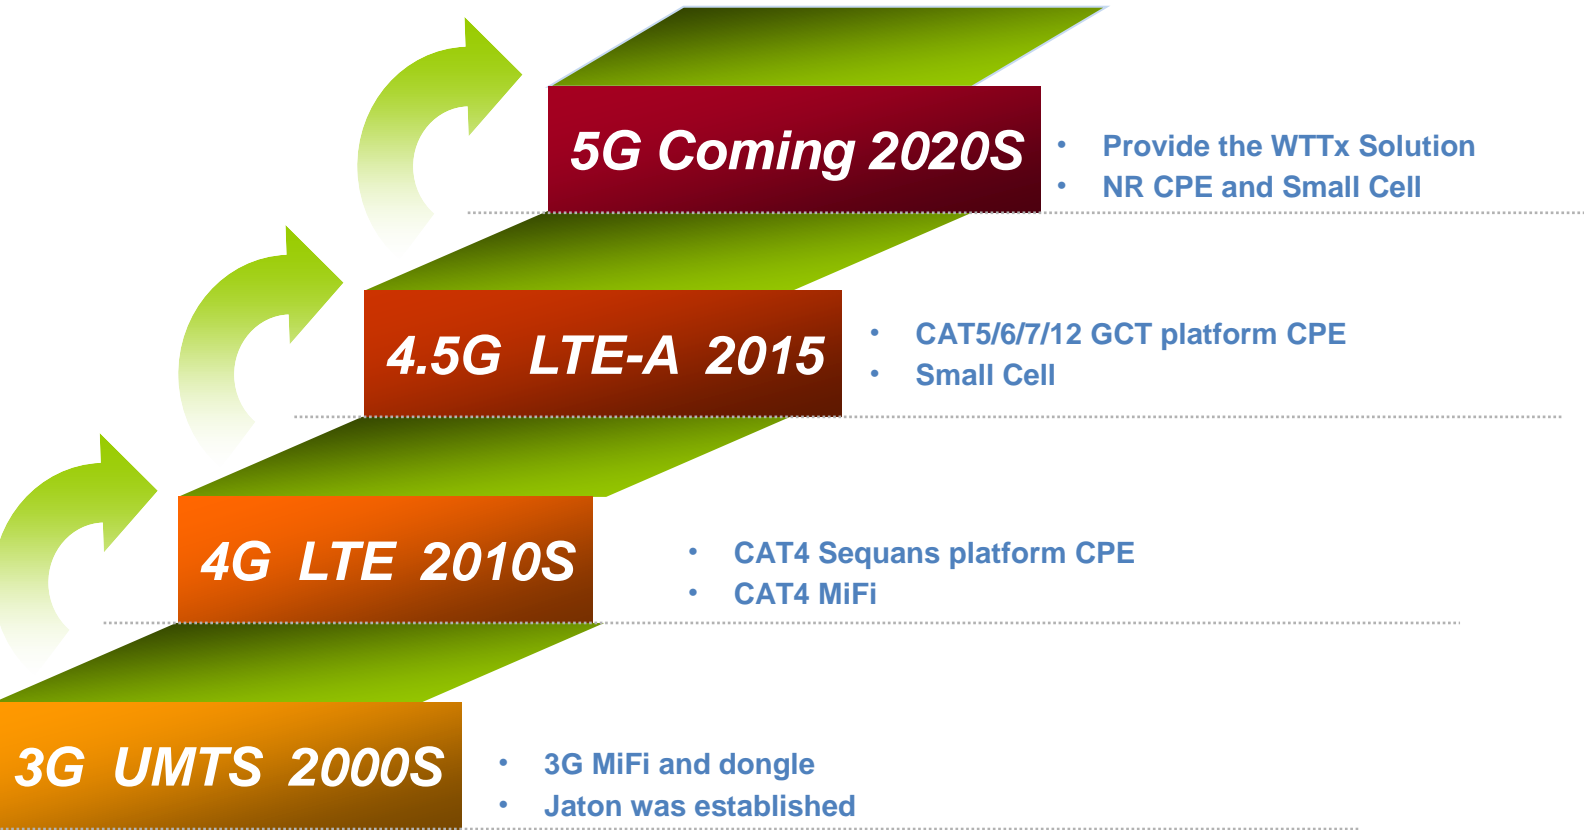

Jaton MBB Make Broadband Better